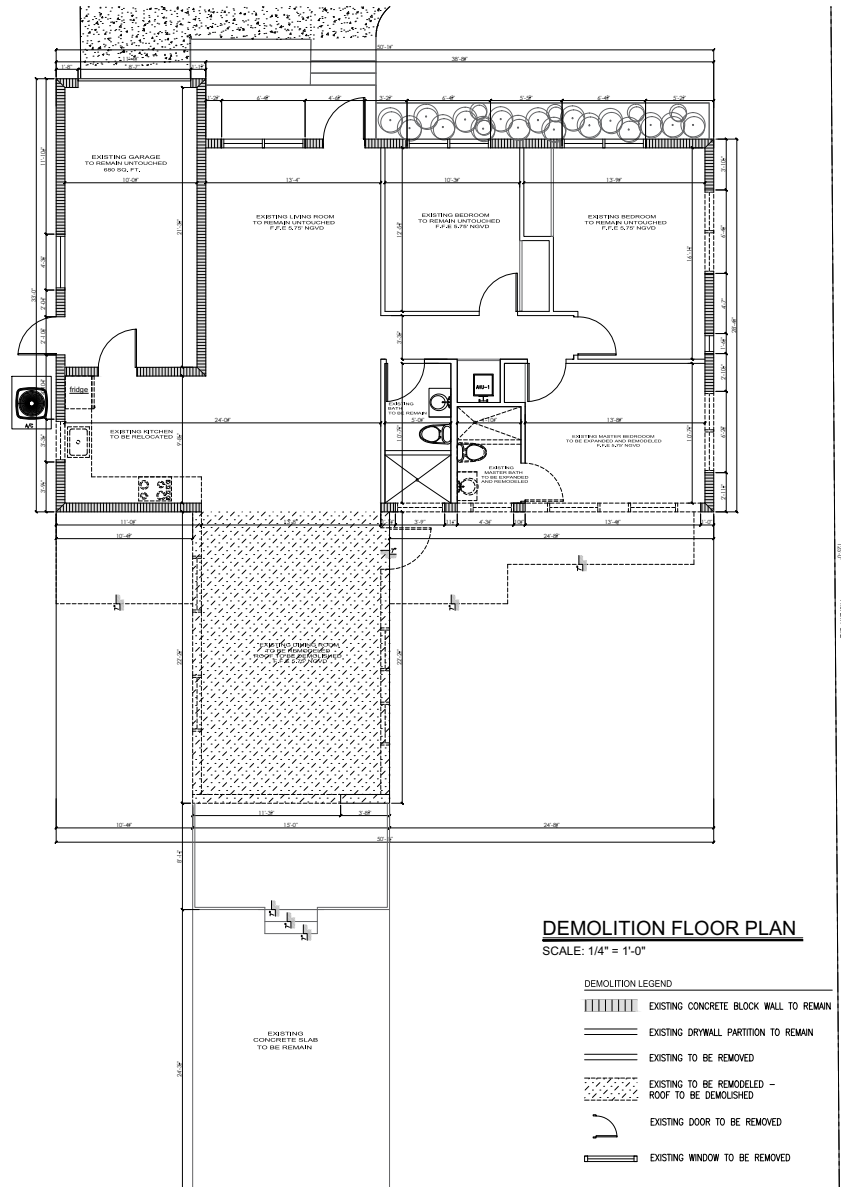

JUAN SALVADOR
GAVIOTA
DESIGN STUDIO

GARCIA RESIDENCE
BEFORE AND AFTER PROGRESS

ORIGINAL HOUSE

AMPLIATION HOUSE

CONSTRUCTION PROGRESS

EXTERIOR PROGRESS 80%

EXTERIOR ORIGINAL

LIVING – KITCHEN SPACE

ORIGINAL LIVING – KITCHEN SPACE

BEDROOM BATHROOMS PROGRES 90%

ORIGINAL BEDROOM BATHROOMS