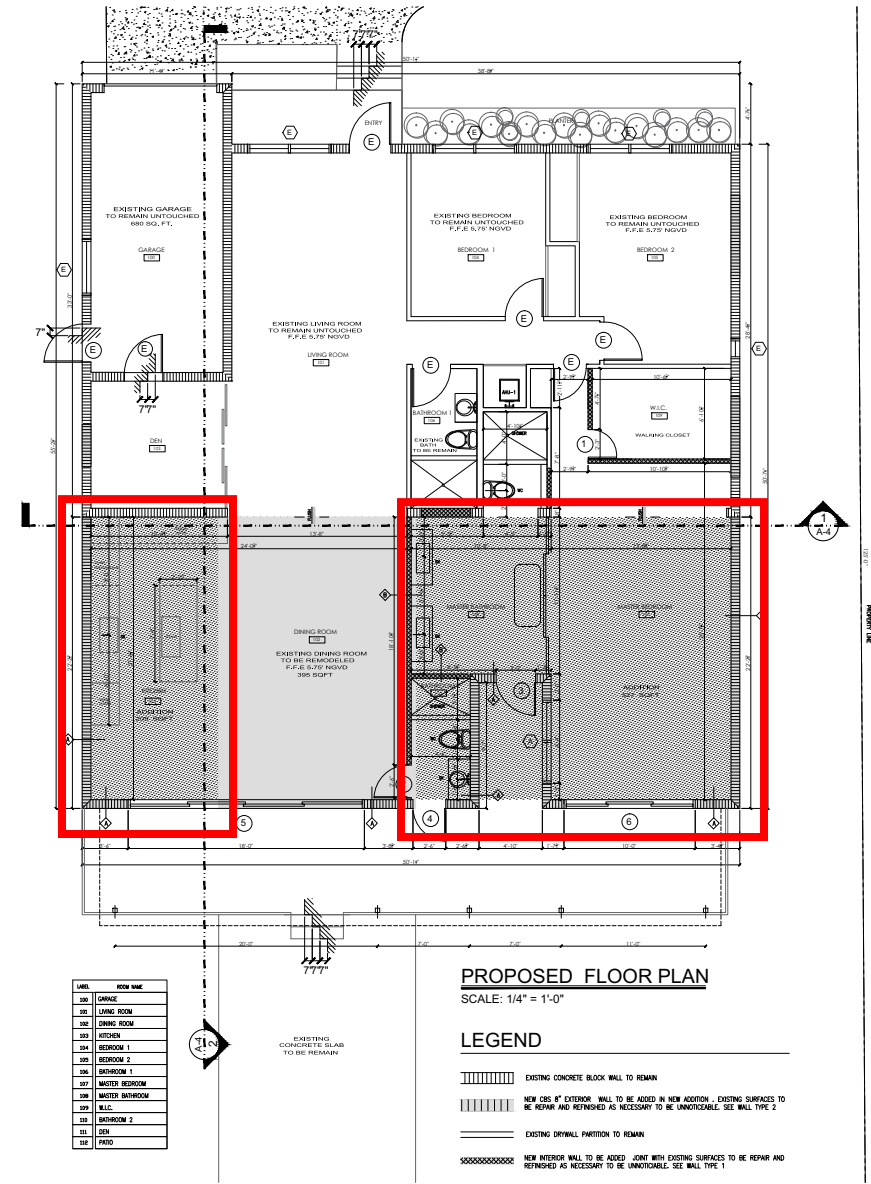

JUAN SALVADOR
GAVIOTA
DESIGN STUDIO

GARCIA RESIDENCE
BEFORE AND AFTER PROGRESS

ORIGINAL HOUSE

AMPLIATION HOUSE

CONSTRUCTION PROGRESS

EXTERIOR PROGRESS 80%

EXTERIOR ORIGINAL

LIVING – KITCHEN SPACE

ORIGINAL LIVING – KITCHEN SPACE

BEDROOM BATHROOMS PROGRES 90%

ORIGINAL BEDROOM BATHROOMS